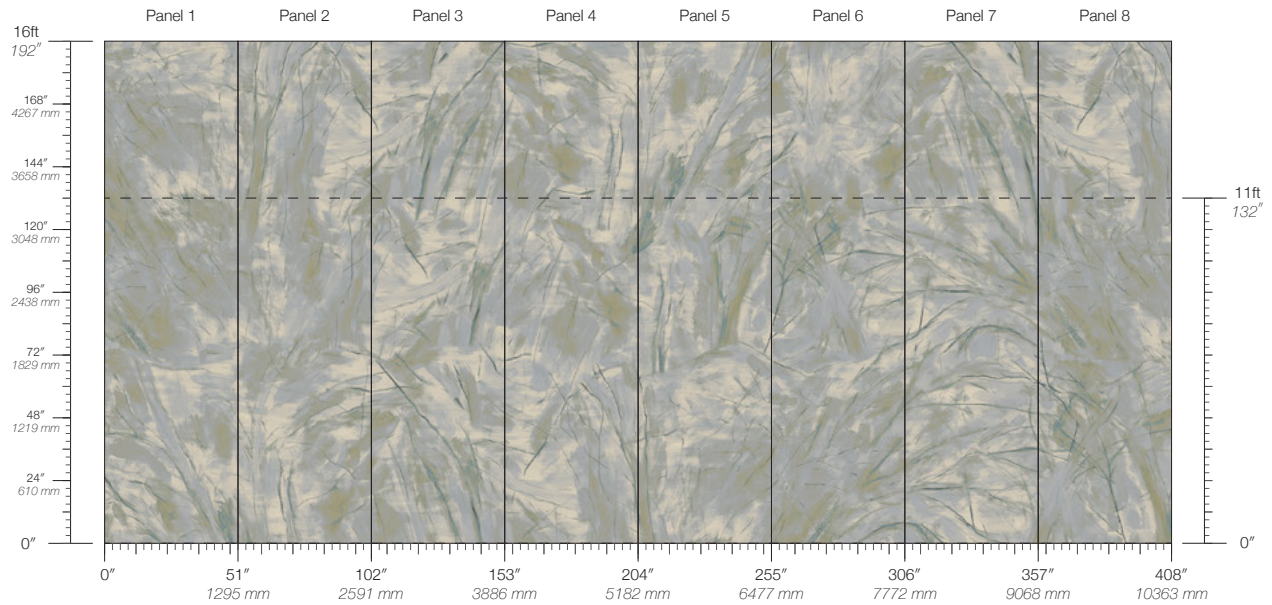

Kaleidoscope Adapt

Suitable for residential and commercial projects

COLOR
Adapt

ITEM
6109

CONTENT
Type II PVC-Free

PANEL WIDTH
51" / 1295 mm trimmed

PANEL HEIGHT
132" / 3353 mm standard
192" / 4877 mm extended

REPEAT
Non-repeating

STOCK
Made to order

LEAD TIME
4 weeks to print

MINIMUM
1 panel

PRICE
Available upon request

ORIGIN
USA

DETAILS
Custom options available

MAINTENANCE
Water-based cleanser

ENVIRONMENTAL
FSC Certified Content
Low VOC

SPECS
Polyester & Paper Composite face
Fabric backing
13 oz per linear yard
200 g per linear meter
Smooth surface texture

TESTING
(US) ASTM E84 Adhered Class A
ASTM F793 Type II Characteristics

CONTACT
sales@calicowallpaper.com
+1 718 243 1705
57 Lispenard Street
New York, NY 10013 USA

DISCLAIMER
Refer to our website to see the full mural artwork. Reference the physical sample for color and texture. Panel maps represent mural artwork only.